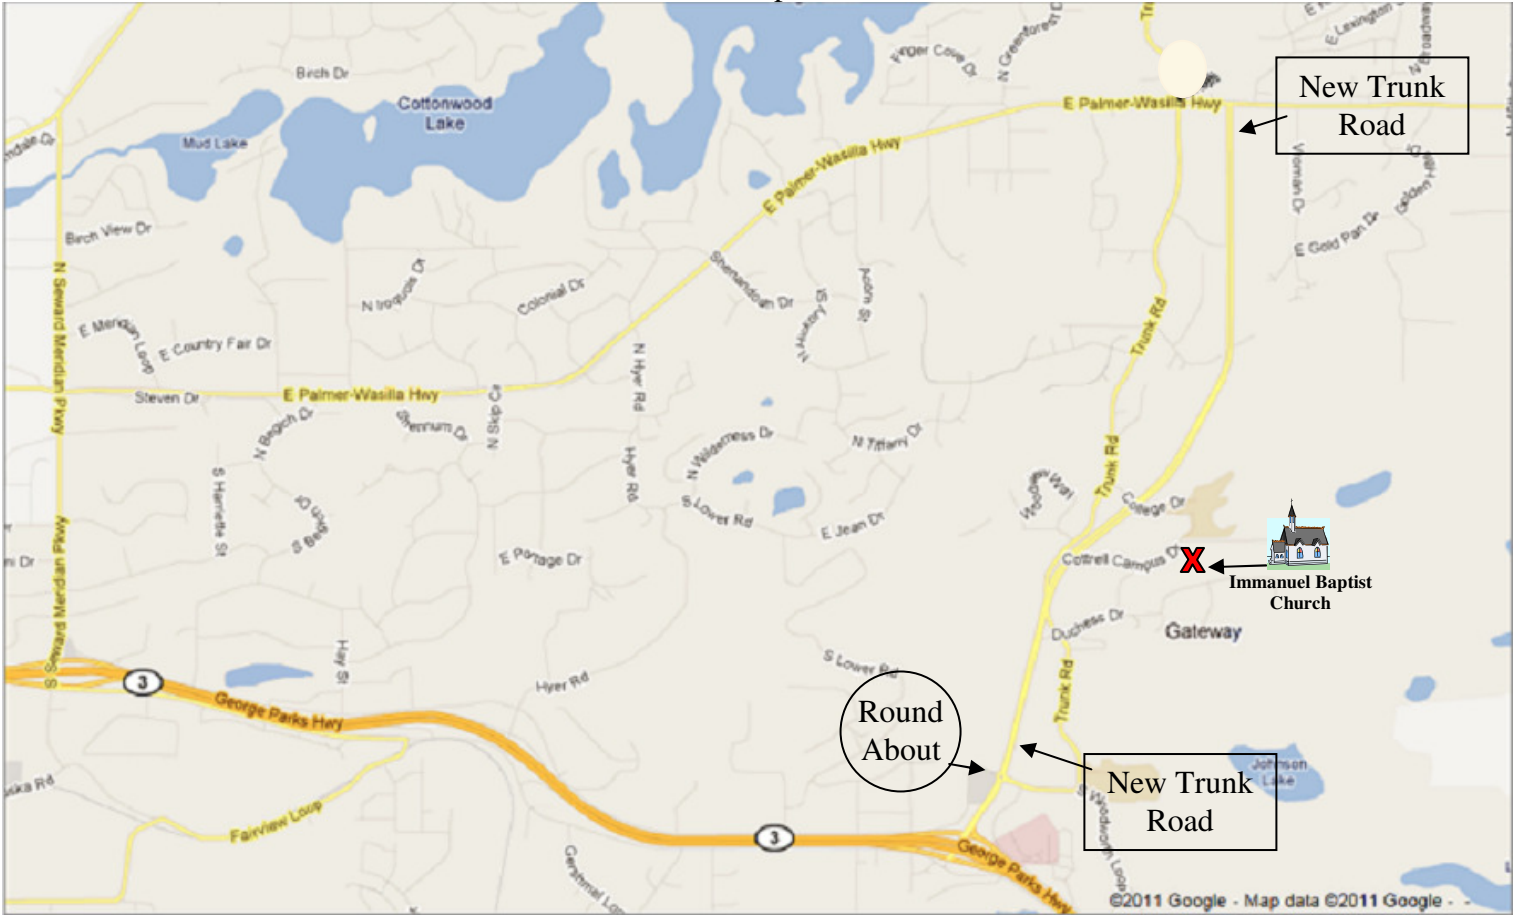

From Palmer-Wasilla Hwy, head South on the new Trunk Road to the round-about, then go around to head North toward Cottrell Campus Drive.

From George Parks Hwy, head North on the new Trunk Road to the round-about, continue North toward Cottrell Campus Drive.